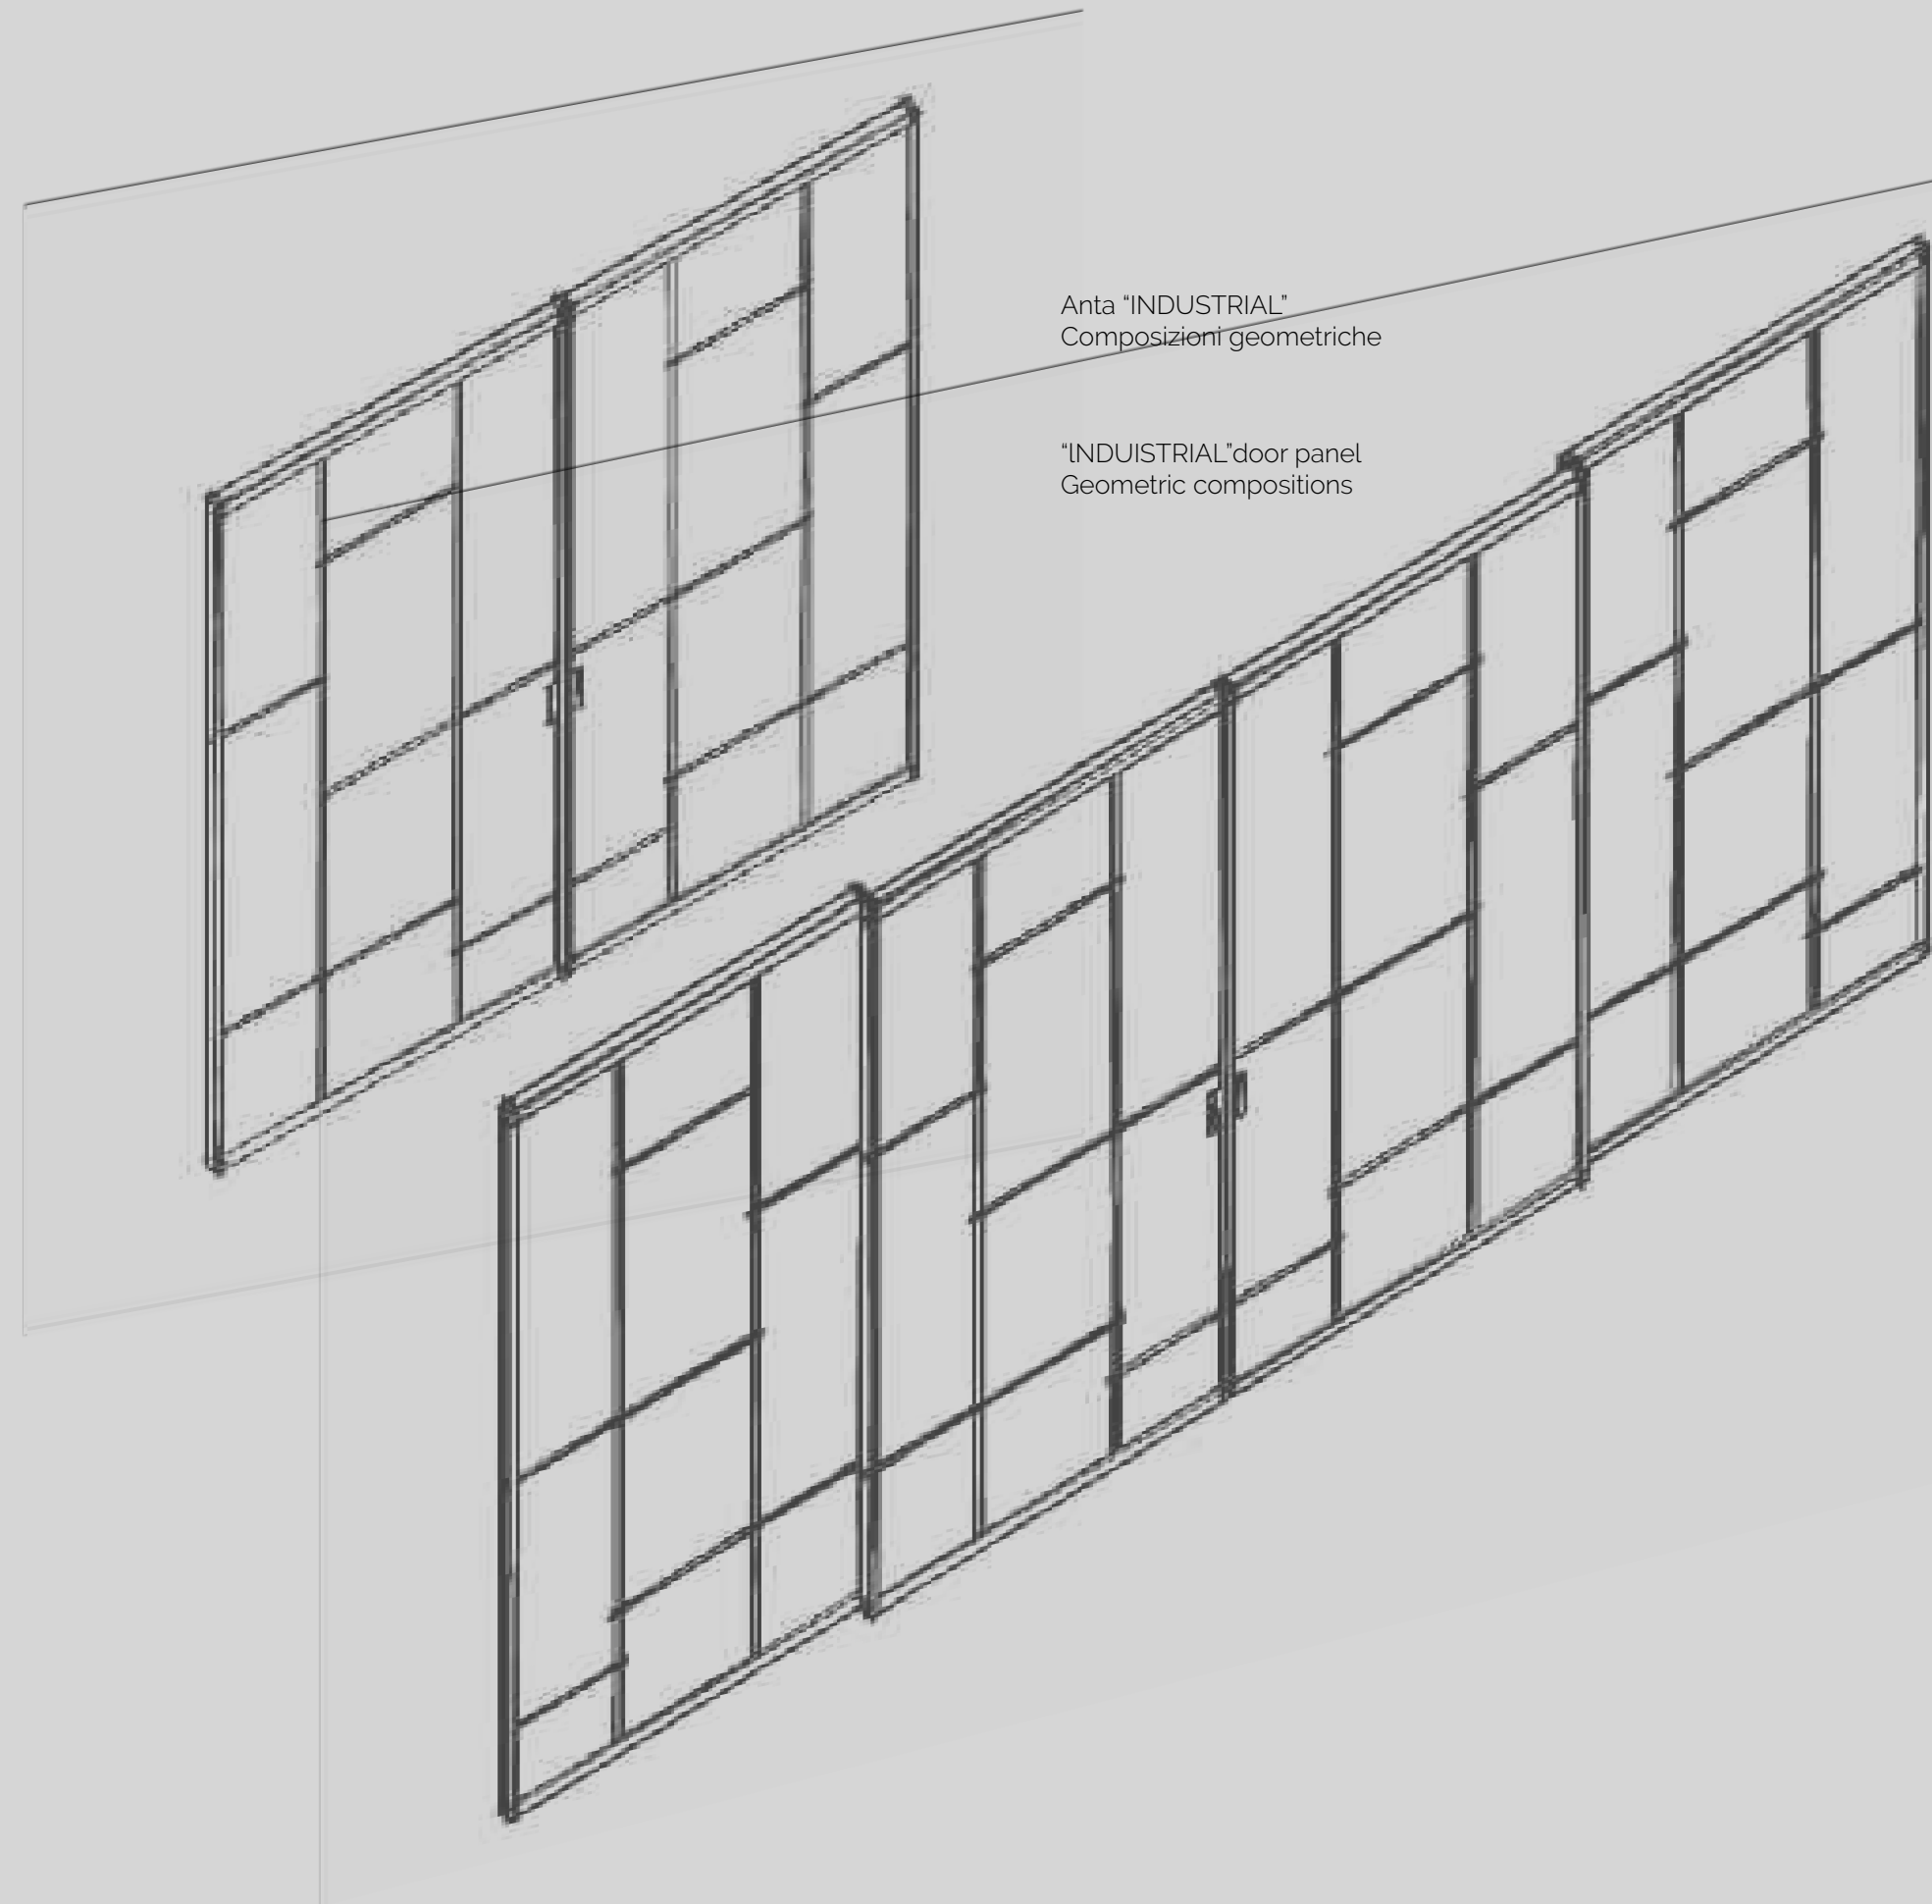

*Ceiling sliding system for plasterboard one way
"INDUSTRIAL" single or double door panels
with perimetrical aluminum profile*

Sistema scorrevole "INDUSTRIAL INDY"
Anta singola con profilo in alluminio
Mod. Trasparente_Collezione TRASPARENTI

"MINIMALE" aluminium frame
"INDUSTRIAL" single hinged door with perimetrical profile
Mod. Transparent_TRANSPARENT Collection

"INDUSTRIAL" door panel
Geometries with aluminum inserts

Anta "INDUSTRIAL"
Geometrie con inserti in alluminio

KIT 5 INDUSTRIAL

KIT 6 INDUSTRIAL

KIT 7 INDUSTRIAL

KIT 8 INDUSTRIAL

KIT 9 INDUSTRIAL

Sistema scorrevole con mantovana in alluminio.
Quattro ante, due mobili e due fisse,
con profilo in alluminio
Mod. Itra_Collezione ARTWORKS

*Sliding system with aluminum cover.
Four door panels, two sliding panels
and two fixed panels.
Mod. Itra_ARTWORKS Collection*

Anta "INDUSTRIAL"
Composizioni geometriche

"INDUSTRIAL" door panel
Geometric compositions