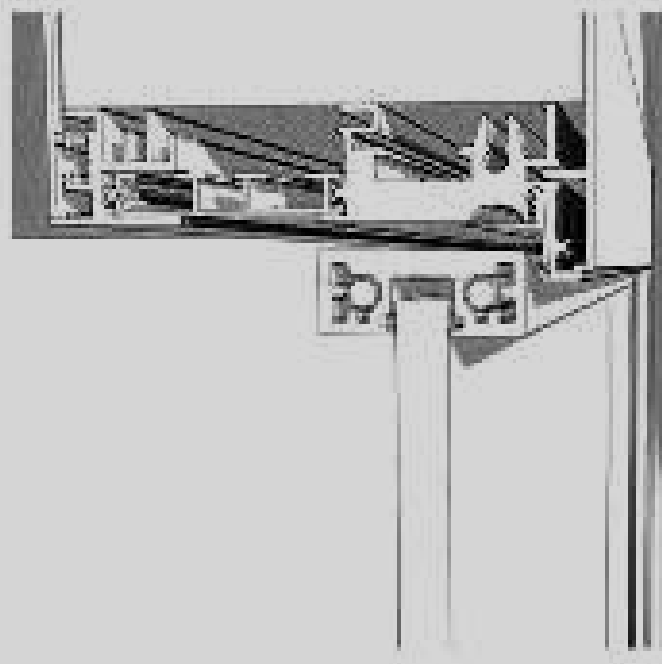

"MODULAR" aluminum frame
Single "INDUSTRIAL" hinged door,
with perimetrical aluminum profile
Mod. Transparent_TRANSPARENT Collection