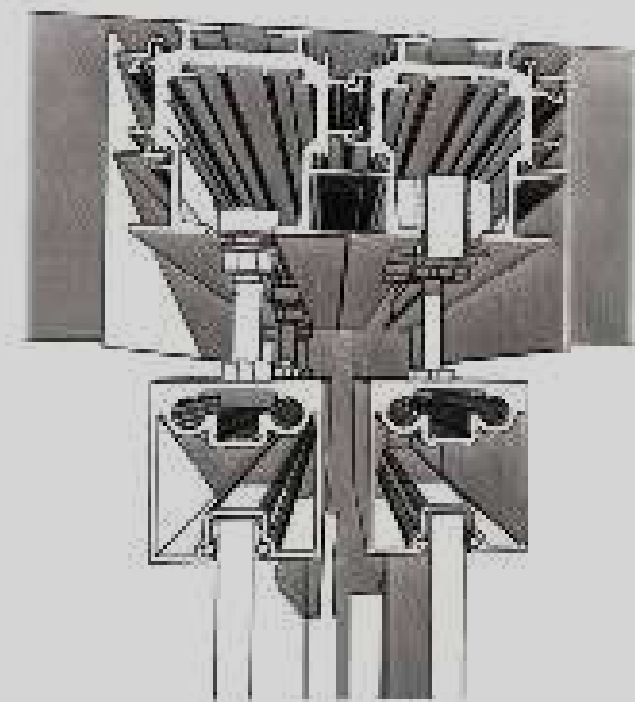

Pareti in vetro "INDUSTRIAL"
Ante fisse e battenti con profilo
perimetrale in alluminio

"INDUSTRIAL" wall glass system
Fixed and hinged doors with perimetrical
aluminum profile

Pareti in vetro "INDUSTRIAL WOOD"
Ante fisse e battenti con profilo perimetrale in
alluminio e pannelli in legno

*"INDUSTRIAL WOOD" wall glass system
Fixed and hinged doors with perimetrical
aluminum profile and wood panels*

Sistema scorrevole con mantovana in alluminio
Ante "INDUSTRIAL WOOD", mobili e fisse,
con profilo in alluminio e pannelli in legno

*Sliding system with aluminum cover "INDUSTRIAL WOOD"
door panels, sliding and fix panels,
with perimetrical aluminum profile and wood panels*

Sistema scorrevole a incasso ad una via
Anta "INDUSTRIAL" singola o doppia
con profilo in alluminio