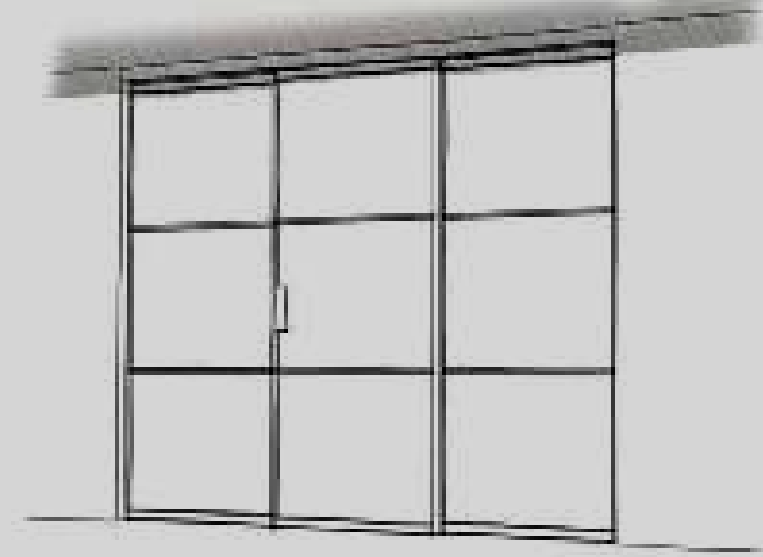

Pareti in vetro "INDUSTRIAL"
Ante fisse e battenti con profilo
perimetrale in alluminio

"INDUSTRIAL" wall glass system
Fixed and hinged doors with perimetrical
aluminum profile

Pareti in vetro "INDUSTRIAL WOOD"
Ante fisse e battenti con profilo perimetrale in
alluminio e pannelli in legno

*"INDUSTRIAL WOOD" wall glass system
Fixed and hinged doors with perimetrical
aluminum profile and wood panels*

Sistema scorrevole con mantovana in alluminio
Ante "INDUSTRIAL WOOD", mobili e fisse,
con profilo in alluminio e pannelli in legno

*Sliding system with aluminum cover "INDUSTRIAL WOOD"
door panels, sliding and fix panels,
with perimetrical aluminum profile and wood panels*

Sistema scorrevole a incasso ad una via
Anta "INDUSTRIAL" singola o doppia
con profilo in alluminio

*Ceiling sliding system for plasterboard one way
"INDUSTRIAL" single or double door panels
with perimetrical aluminum profile*

Sistema scorrevole "INDUSTRIAL INDY"
Anta singola con profilo in alluminio
Mod. Trasparente_Collezione TRASPARENTI