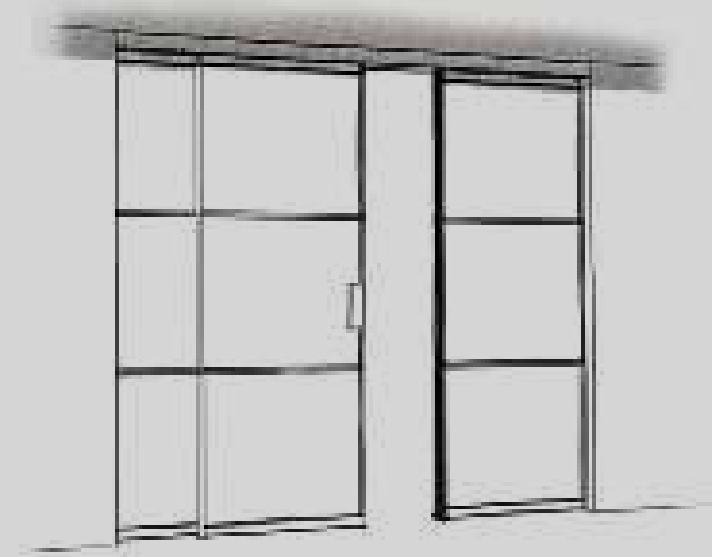

Pareti in vetro "INDUSTRIAL"
Ante fisse e battenti con profilo
perimetrale in alluminio

"INDUSTRIAL" wall glass system
Fixed and hinged doors with perimetrical
aluminum profile

Pareti in vetro "INDUSTRIAL WOOD"
Ante fisse e battenti con profilo perimetrale in
alluminio e pannelli in legno

*"INDUSTRIAL WOOD" wall glass system
Fixed and hinged doors with perimetrical
aluminum profile and wood panels*

Sistema scorrevole con mantovana in alluminio
Ante "INDUSTRIAL WOOD", mobili e fisse,
con profilo in alluminio e pannelli in legno

*Sliding system with aluminum cover "INDUSTRIAL WOOD"
door panels, sliding and fix panels,
with perimetrical aluminum profile and wood panels*

Sistema scorrevole a incasso ad una via
Anta "INDUSTRIAL" singola o doppia
con profilo in alluminio

*Ceiling sliding system for plasterboard one way
"INDUSTRIAL" single or double door panels
with perimetrical aluminum profile*

Sistema scorrevole "INDUSTRIAL INDY"
Anta singola con profilo in alluminio
Mod. Trasparente_Collezione TRASPARENTI