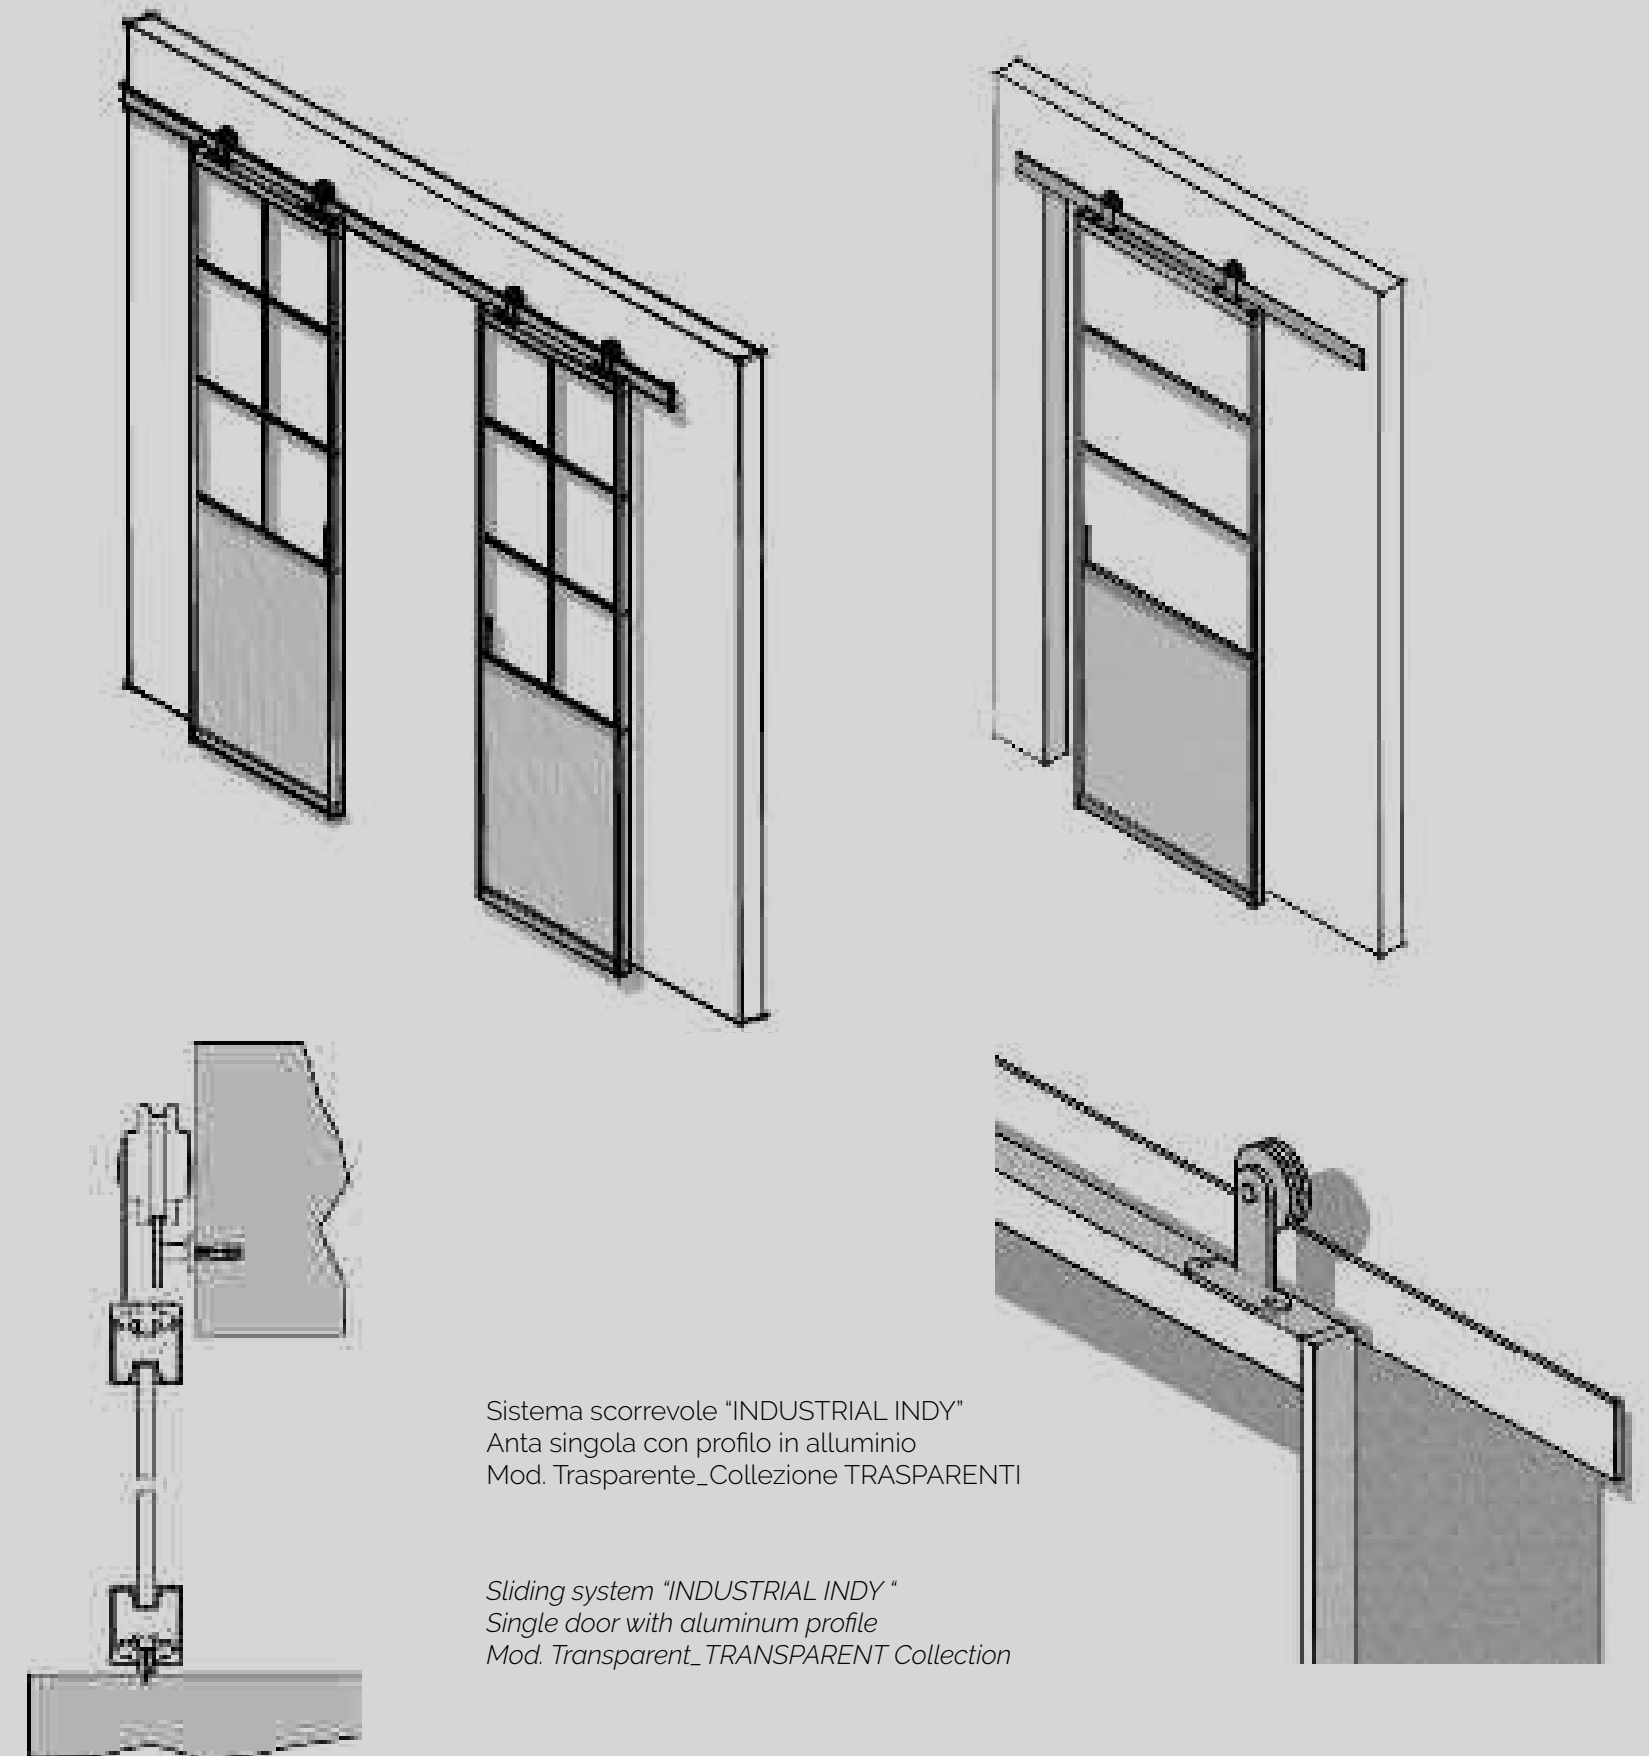

Pareti in vetro "INDUSTRIAL"
Ante fisse e battenti con profilo
perimetrale in alluminio

"INDUSTRIAL" wall glass system
Fixed and hinged doors with perimetrical
aluminum profile

Pareti in vetro "INDUSTRIAL WOOD"
Ante fisse e battenti con profilo perimetrale in
alluminio e pannelli in legno

*"INDUSTRIAL WOOD" wall glass system
Fixed and hinged doors with perimetrical
aluminum profile and wood panels*

Sistema scorrevole con mantovana in alluminio
Ante "INDUSTRIAL WOOD", mobili e fisse,
con profilo in alluminio e pannelli in legno

*Sliding system with aluminum cover "INDUSTRIAL WOOD"
door panels, sliding and fix panels,
with perimetrical aluminum profile and wood panels*

Sistema scorrevole a incasso ad una via
Anta "INDUSTRIAL" singola o doppia
con profilo in alluminio

*Ceiling sliding system for plasterboard one way
"INDUSTRIAL" single or double door panels
with perimetrical aluminum profile*

Sistema scorrevole "INDUSTRIAL INDY"
Anta singola con profilo in alluminio
Mod. Trasparente_Collezione TRASPARENTI