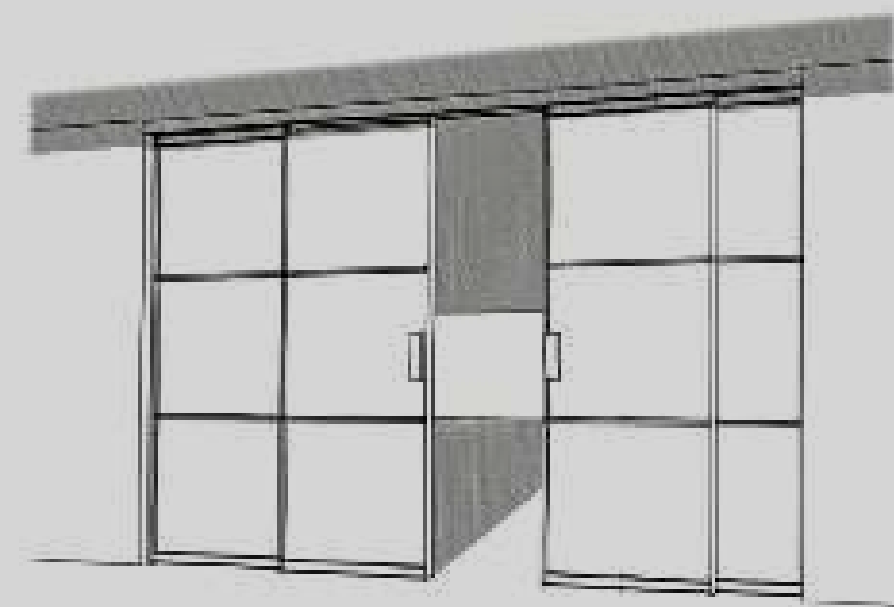

Pareti in vetro "INDUSTRIAL"
Ante fisse e battenti con profilo
perimetrale in alluminio

"INDUSTRIAL" wall glass system
Fixed and hinged doors with perimetrical
aluminum profile

Pareti in vetro "INDUSTRIAL WOOD"
Ante fisse e battenti con profilo perimetrale in
alluminio e pannelli in legno

*"INDUSTRIAL WOOD" wall glass system
Fixed and hinged doors with perimetrical
aluminum profile and wood panels*

Sistema scorrevole con mantovana in alluminio
Ante "INDUSTRIAL WOOD", mobili e fisse,
con profilo in alluminio e pannelli in legno

*Sliding system with aluminum cover "INDUSTRIAL WOOD"
door panels, sliding and fix panels,
with perimetrical aluminum profile and wood panels*

Sistema scorrevole a incasso ad una via
Anta "INDUSTRIAL" singola o doppia
con profilo in alluminio

*Ceiling sliding system for plasterboard one way
"INDUSTRIAL" single or double door panels
with perimetrical aluminum profile*

Sistema scorrevole "INDUSTRIAL INDY"
Anta singola con profilo in alluminio
Mod. Trasparente_Collezione TRASPARENTI