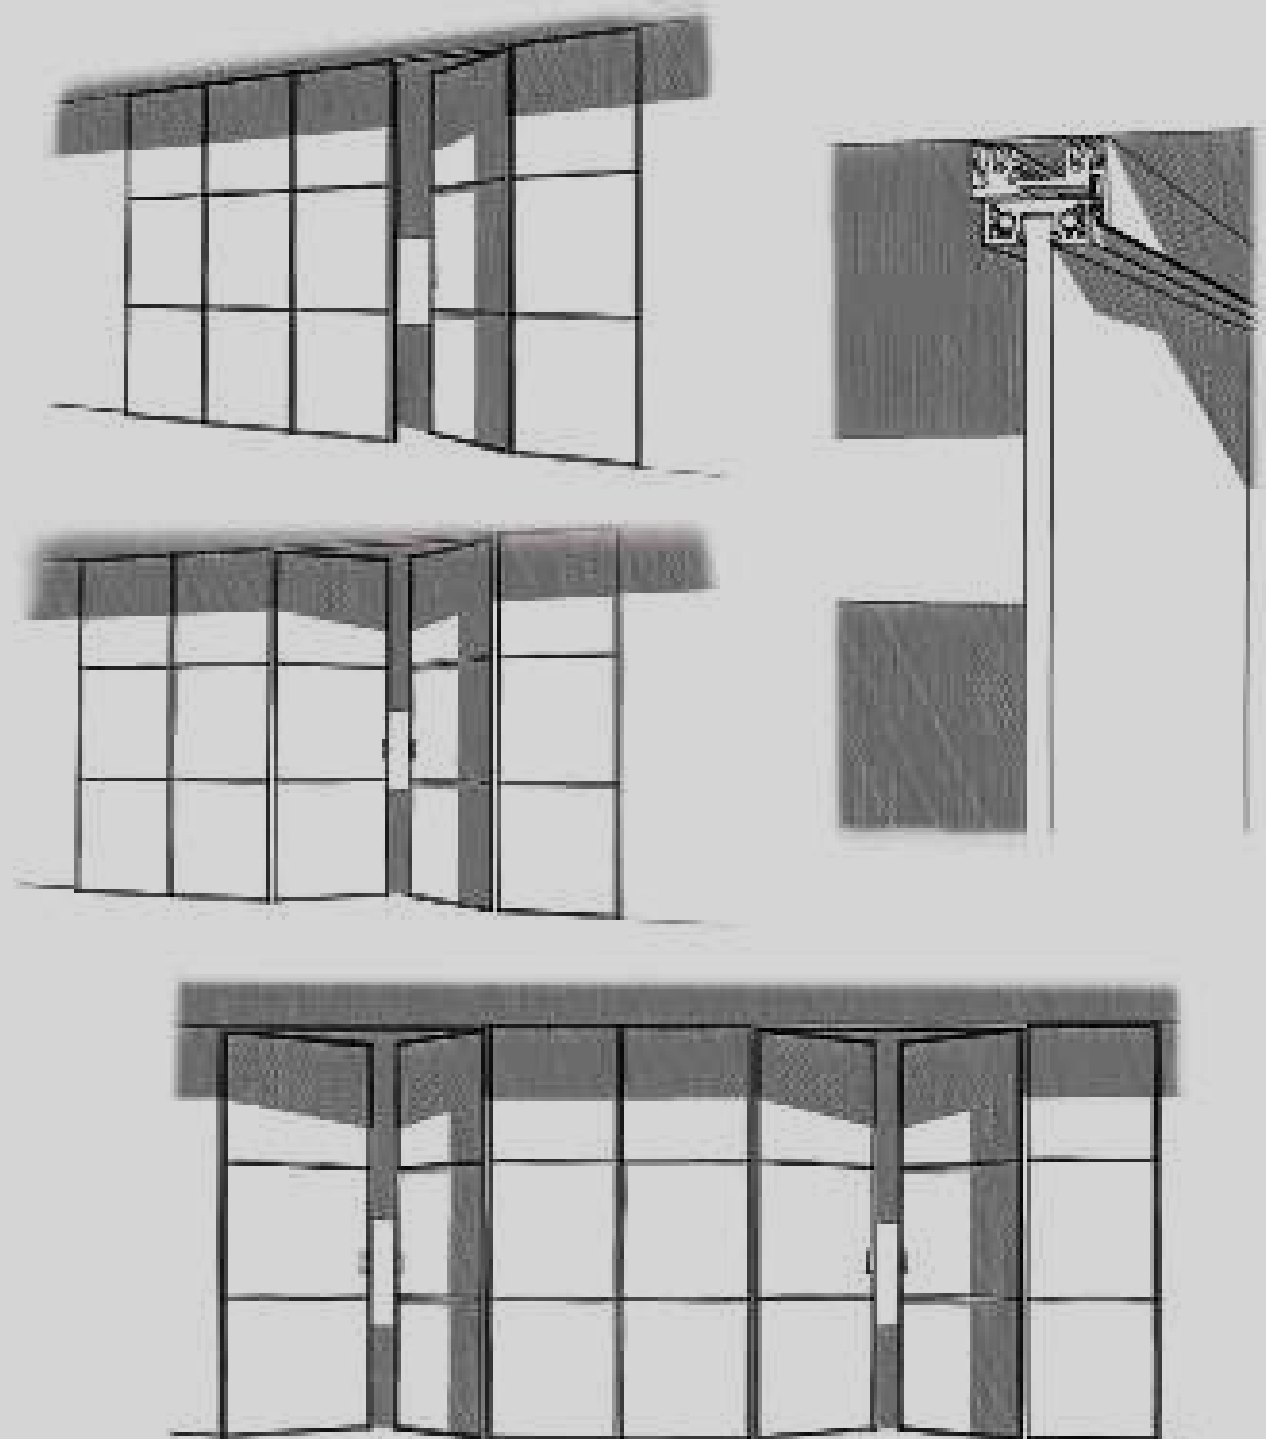

LUTIAN

LE FONDAMENTA DELLO STILE MODERNO

INDUSTRIAL

Sistema scorrevole con mantovana in alluminio
Tre ante, due mobili e una fissa,
con profilo in alluminio

*Sliding system with aluminum cover
Three door panels,
two sliding panels and one fixed panels,
with perimetrical aluminum profile*

Fissa, fixed panel
* Mobile, sliding

Sistema scorrevole con mantovana
in alluminio quattro ante mobili
con profilo in alluminio

*Sliding system with aluminum cover
Four sliding door panels
with perimetrical aluminum profile*

Pareti in vetro "INDUSTRIAL"
Ante fisse e battenti con profilo
perimetrale in alluminio

"INDUSTRIAL" wall glass system
Fixed and hinged doors with perimetrical
aluminum profile

Pareti in vetro "INDUSTRIAL WOOD"
Ante fisse e battenti con profilo perimetrale in
alluminio e pannelli in legno

*"INDUSTRIAL WOOD" wall glass system
Fixed and hinged doors with perimetrical
aluminum profile and wood panels*

Sistema scorrevole con mantovana in alluminio
Ante "INDUSTRIAL WOOD", mobili e fisse,
con profilo in alluminio e pannelli in legno