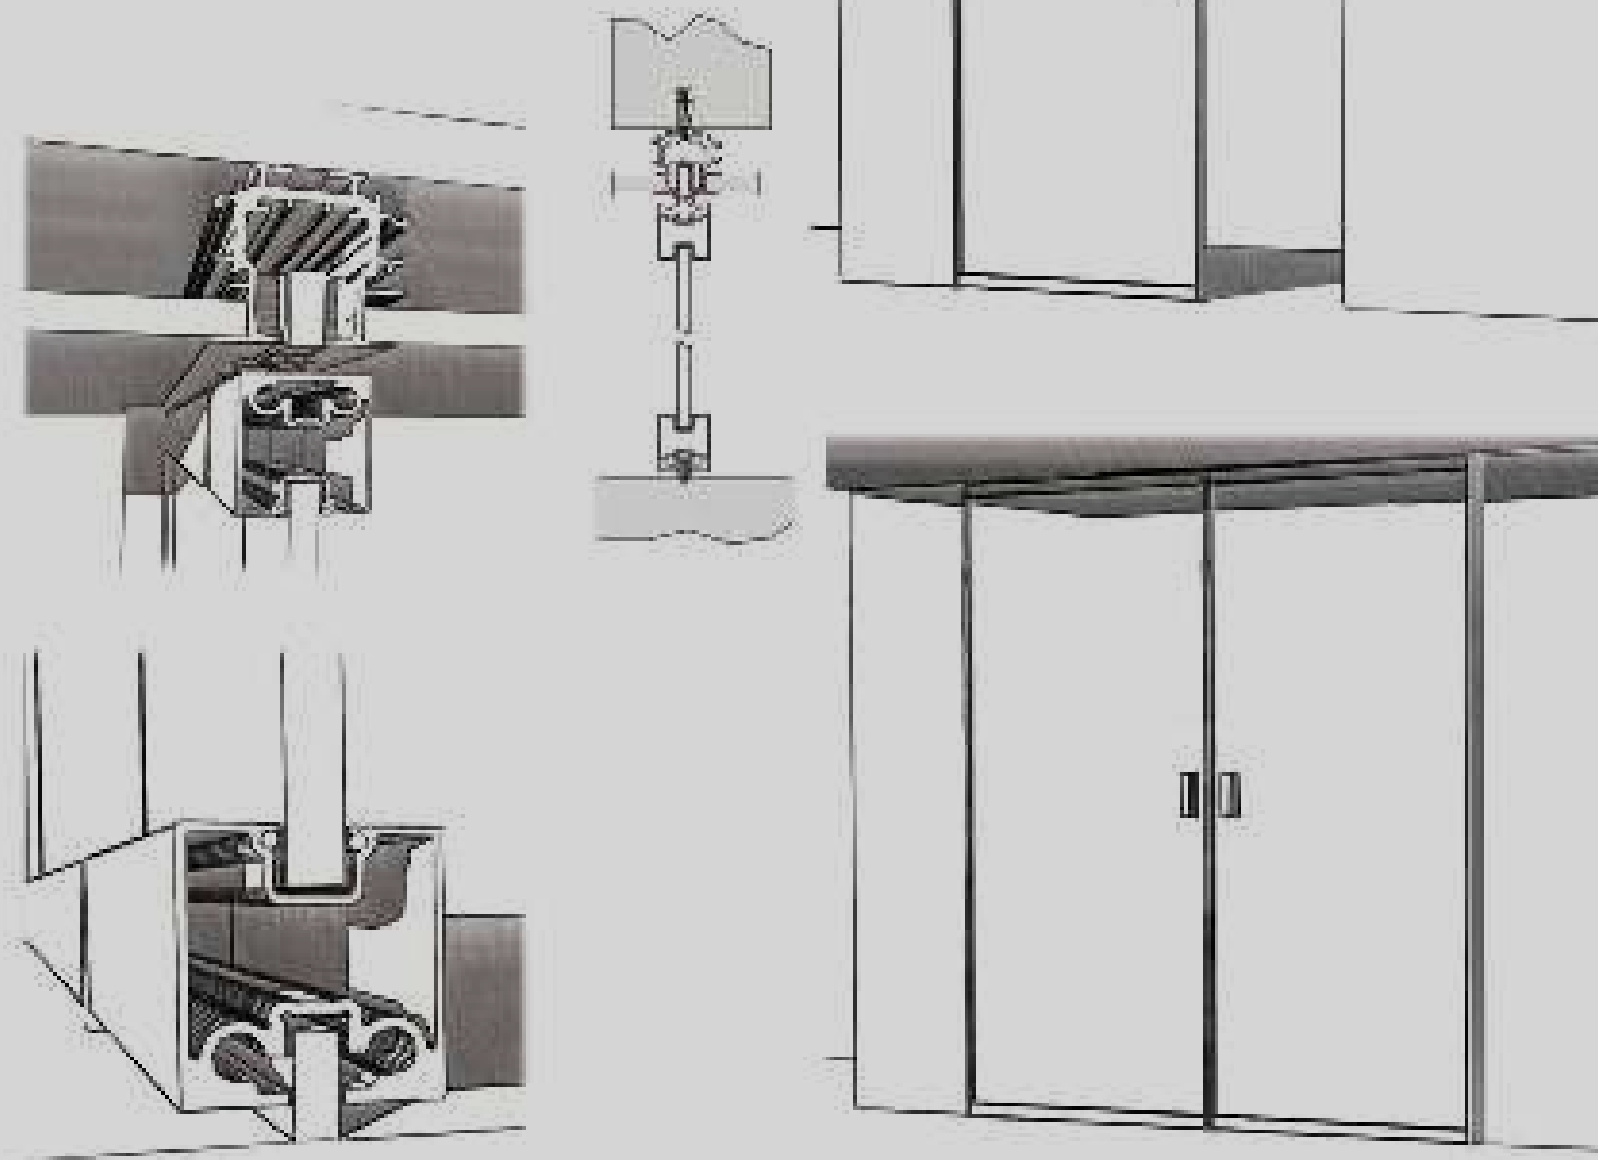

Pareti in vetro "INDUSTRIAL"
Ante fisse e battenti con profilo
perimetrale in alluminio

"INDUSTRIAL" wall glass system
Fixed and hinged doors with perimetrical
aluminum profile

Pareti in vetro "INDUSTRIAL WOOD"
Ante fisse e battenti con profilo perimetrale in
alluminio e pannelli in legno

*"INDUSTRIAL WOOD" wall glass system
Fixed and hinged doors with perimetrical
aluminum profile and wood panels*

Sistema scorrevole con mantovana in alluminio
Ante "INDUSTRIAL WOOD", mobili e fisse,
con profilo in alluminio e pannelli in legno

*Sliding system with aluminum cover "INDUSTRIAL WOOD"
door panels, sliding and fix panels,
with perimetrical aluminum profile and wood panels*

Sistema scorrevole a incasso ad una via
Anta "INDUSTRIAL" singola o doppia
con profilo in alluminio

*Ceiling sliding system for plasterboard one way
"INDUSTRIAL" single or double door panels
with perimetrical aluminum profile*

Sistema scorrevole "INDUSTRIAL INDY"
Anta singola con profilo in alluminio
Mod. Trasparente_Collezione TRASPARENTI