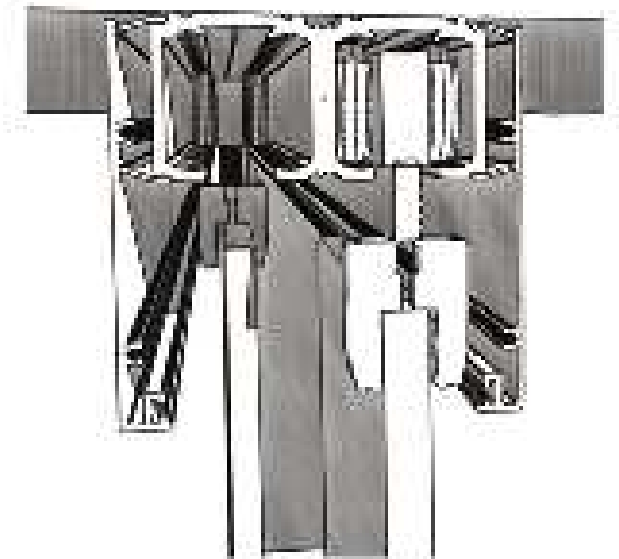

Sistema scorrevole "SC5010TS"
Sistema scorrevole con mantovana in alluminio SC5010T
Due ante parallele a trascinamento
Fissaggio a soffitto o a parete

"SC5010TS" _ "SC5010T" sliding system with aluminum cover
Two parallels door panels with telescopic mechanism
Ceiling mounting or wall