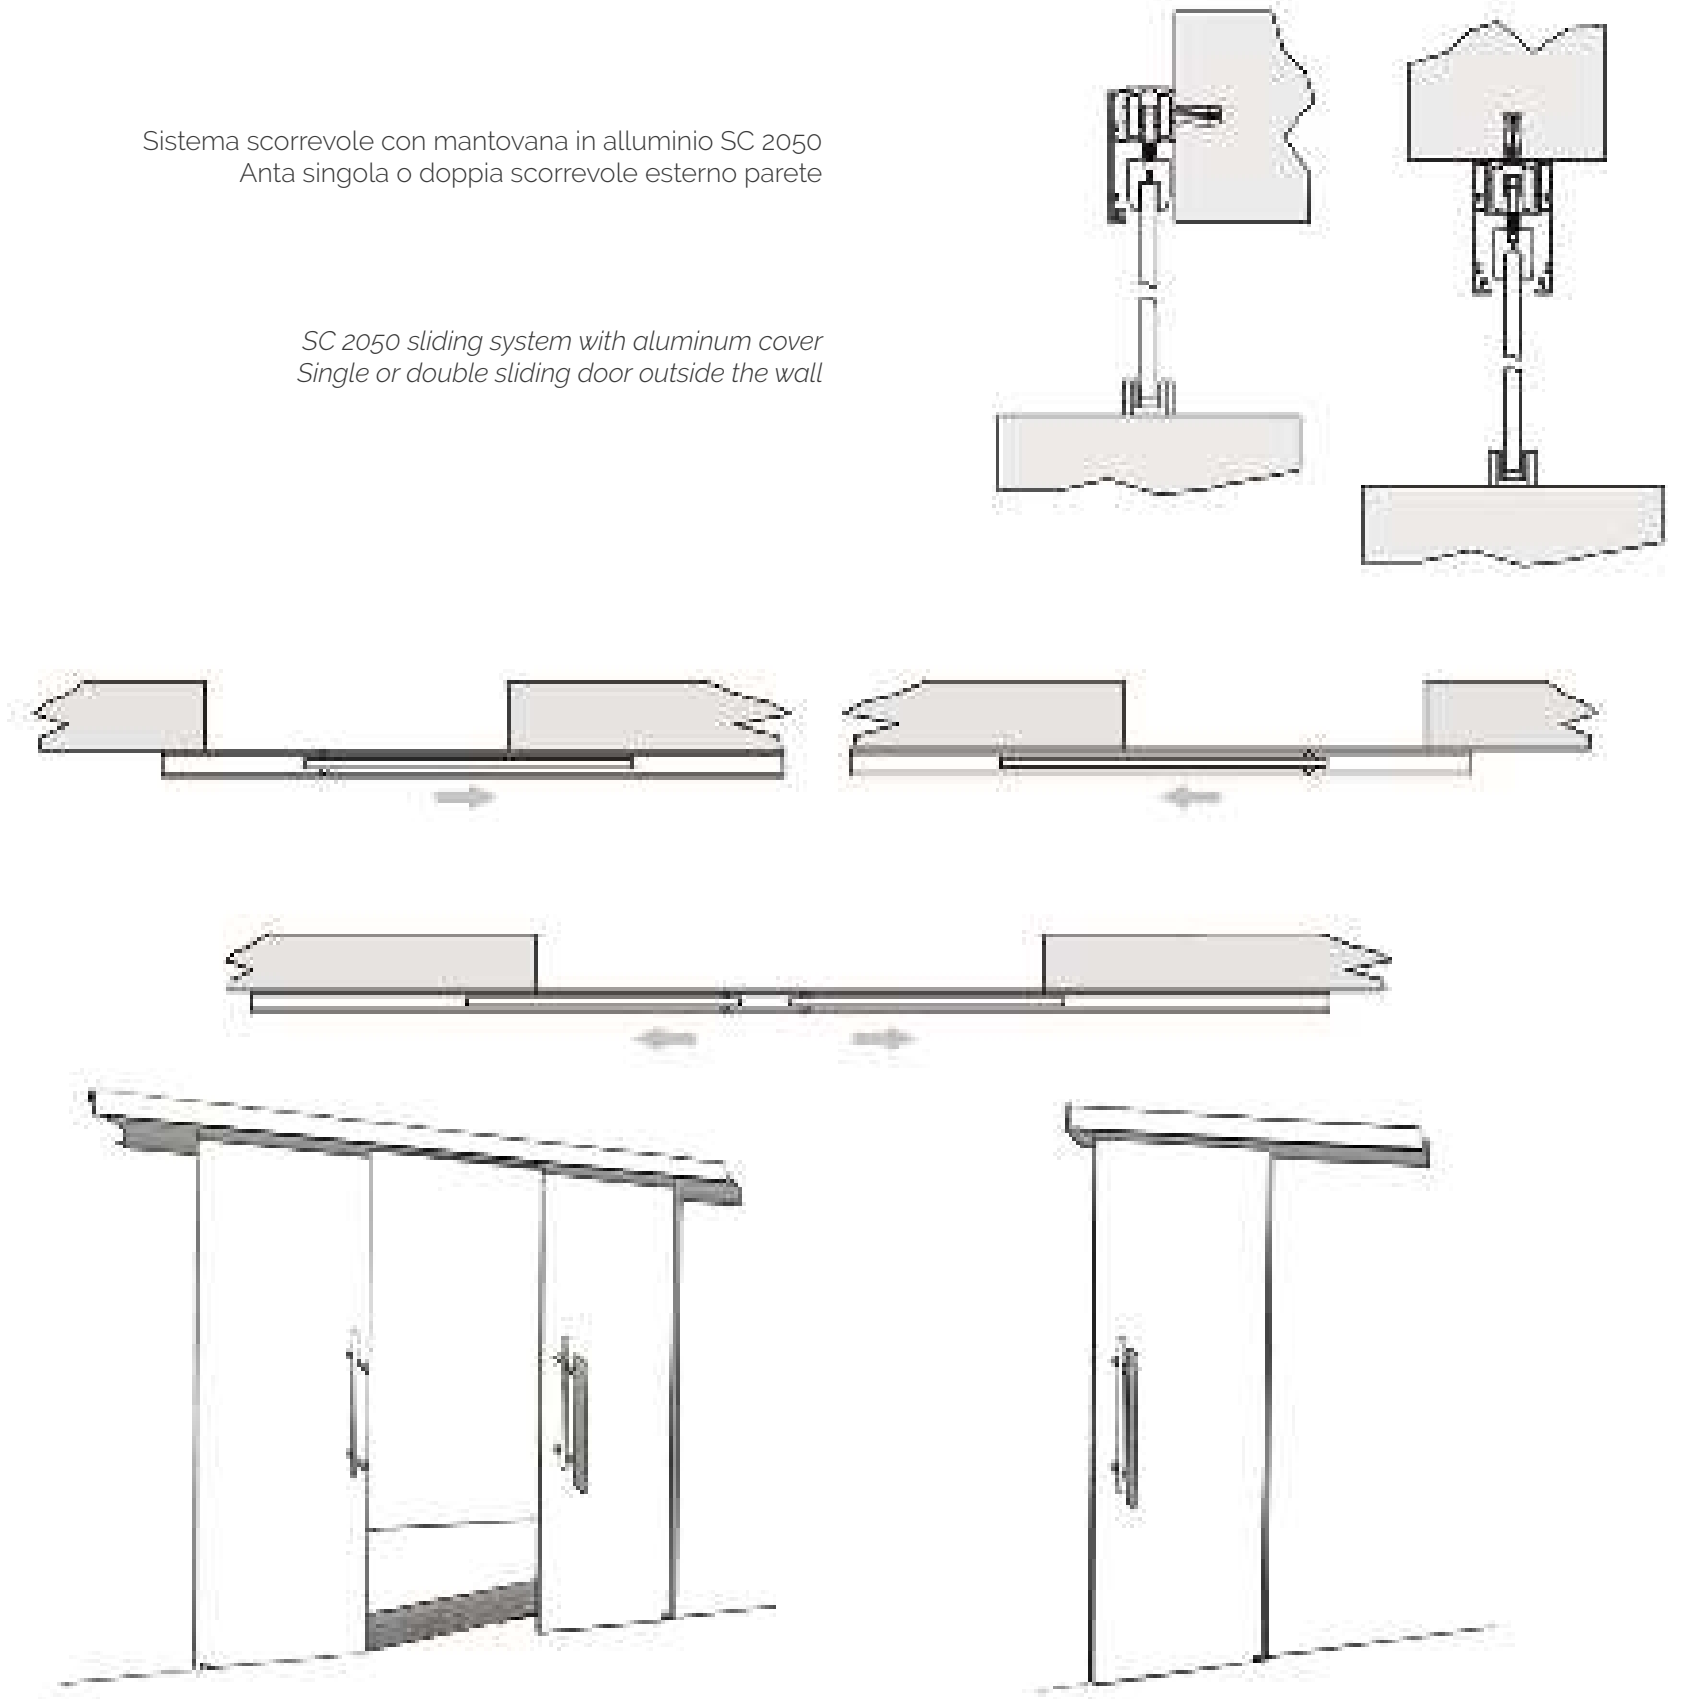

"Diva Air" Sliding system  
Single sliding door outside wall  
Double sliding door outside wall

Sistema scorrevole con mantovana in alluminio SC 2050  
Anta doppia scorrevole esterno parete  
Mod. Wall\_Collezione ARTWORKS

*SC 2050 sliding system with aluminum cover  
Double sliding door outside the wall  
Mod. Wall\_ARTWORKS Collection*

Sistema scorrevole con mantovana in alluminio SC 2050  
Anta singola o doppia scorrevole esterno parete

*SC 2050 sliding system with aluminum cover  
Single or double sliding door outside the wall*

Sistema scorrevole con mantovana  
in alluminio SC5010\_SC5010S  
Due ante parallele  
Fissaggio a soffitto o a parete

"SC 5010" \_ "SC 5010S" sliding system  
with aluminum cover  
Two parallels door panels  
Ceiling mounting or wall

Sistema scorrevole "SC5010TS"  
Sistema scorrevole con mantovana in alluminio SC5010T  
Due ante parallele a trascinamento  
Fissaggio a soffitto o a parete