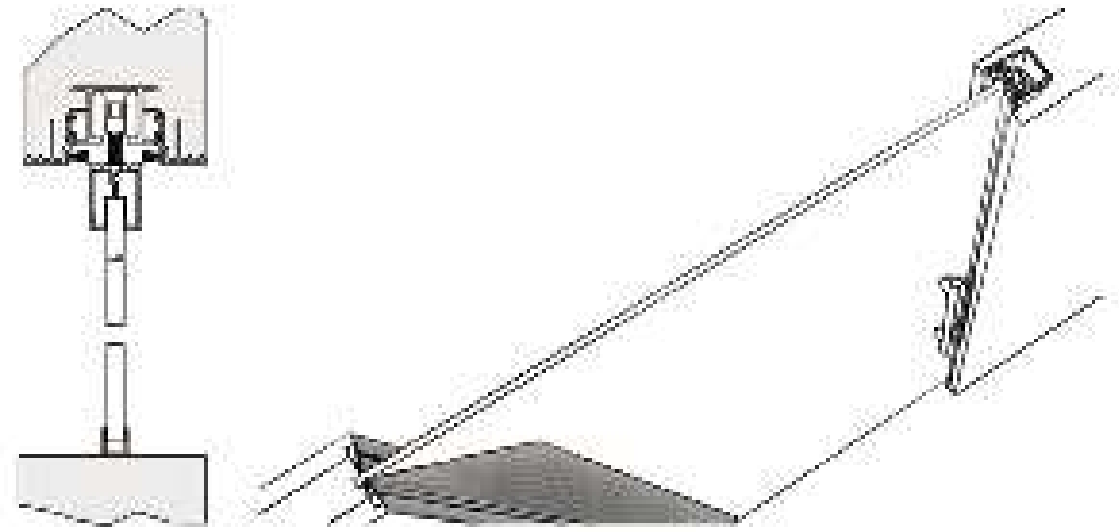

Anta singola scorrevole a scomparsa senza telaio
Mod. Sentiero_Collezione Photo