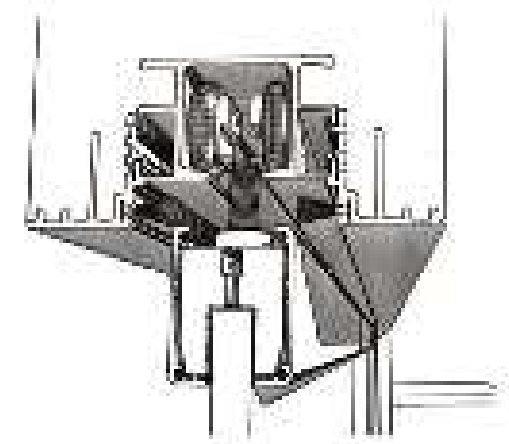

*Single sliding door inside wall whitout frame
Mod. Sentiero_Photo Collection*