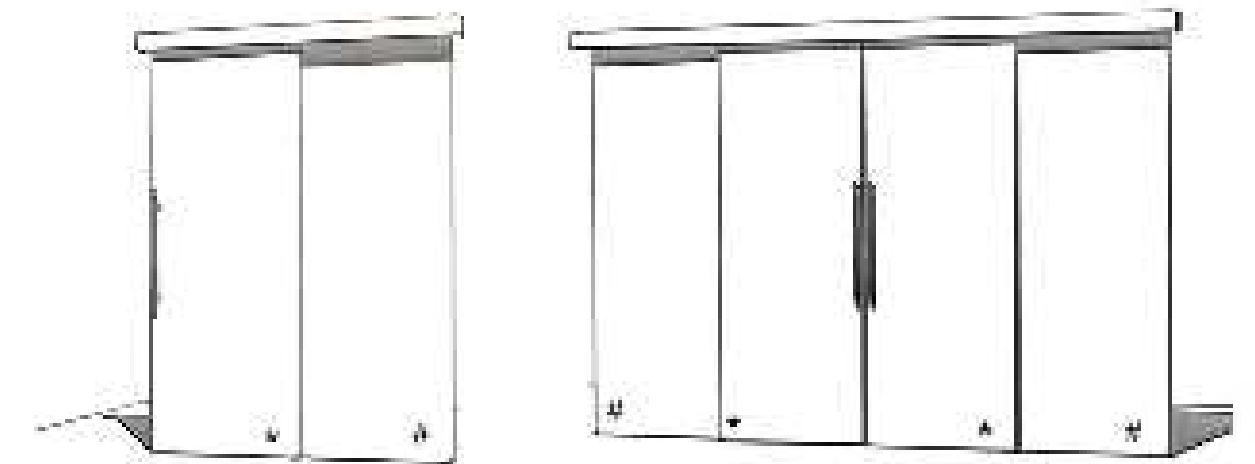

Fissa, fixed panel

* Mobile, sliding