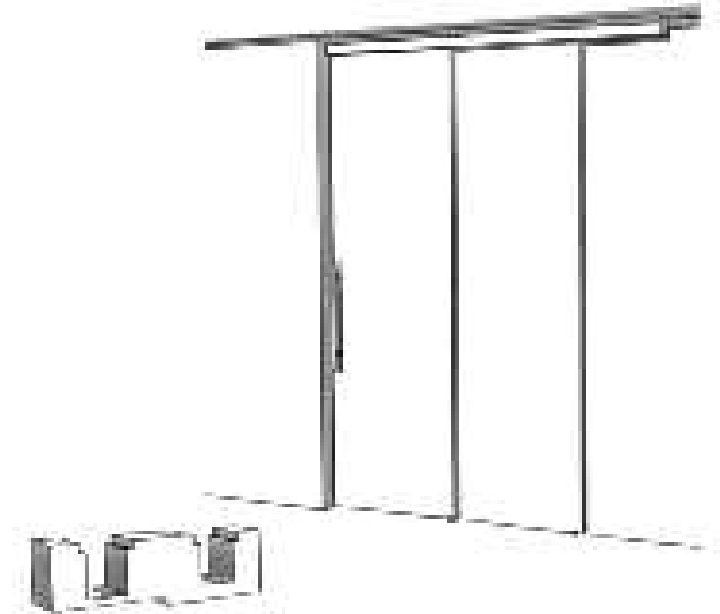

*SC 2050 sliding system with aluminum cover  
Double sliding door outside the wall  
Mod. Wall\_ARTWORKS Collection*

Sistema scorrevole con mantovana in alluminio SC 2050  
Anta singola o doppia scorrevole esterno parete

*SC 2050 sliding system with aluminum cover  
Single or double sliding door outside the wall*

Sistema scorrevole con mantovana  
in alluminio SC5010\_SC5010S  
Due ante parallele  
Fissaggio a soffitto o a parete

"SC 5010" \_ "SC 5010S" sliding system  
with aluminum cover  
Two parallels door panels  
Ceiling mounting or wall

Sistema scorrevole "SC5010TS"  
Sistema scorrevole con mantovana in alluminio SC5010T  
Due ante parallele a trascinamento  
Fissaggio a soffitto o a parete