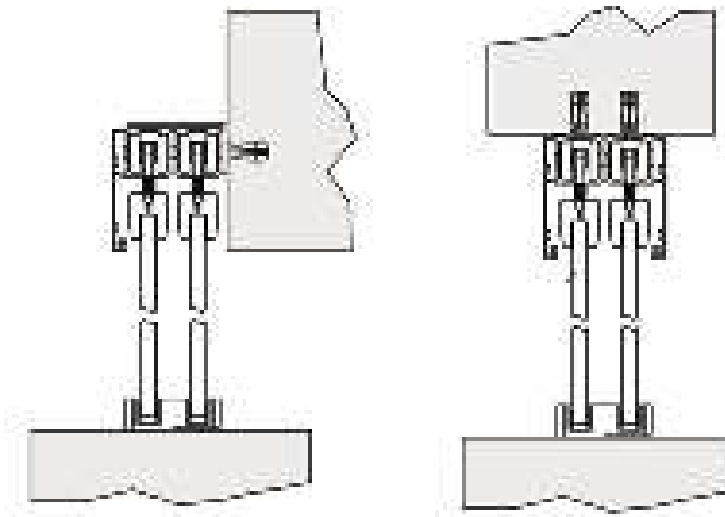

Sistema scorrevole con mantovana
in alluminio SC5010_SC5010S
Due ante parallele
Fissaggio a soffitto o a parete

"SC 5010" _ "SC 5010S" sliding system
with aluminum cover
Two parallels door panels
Ceiling mounting or wall

Sistema scorrevole "SC5010TS"
Sistema scorrevole con mantovana in alluminio SC5010T
Due ante parallele a trascinamento
Fissaggio a soffitto o a parete

"SC5010TS" _ "SC5010T" sliding system with aluminum cover
Two parallels door panels with telescopic mechanism
Ceiling mounting or wall