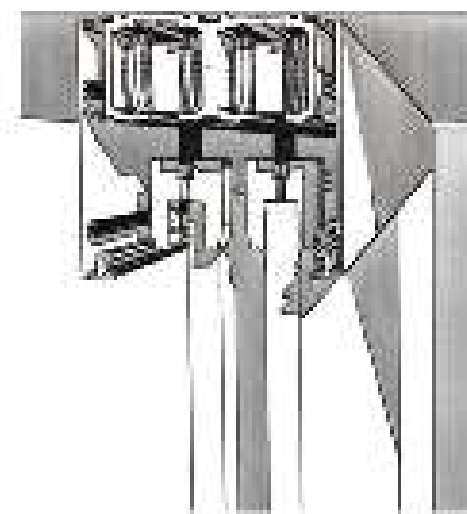

Sistema scorrevole con mantovana
in alluminio SC5010_SC5010S
Due ante parallele
Fissaggio a soffitto o a parete

"SC 5010" _ "SC 5010S" sliding system
with aluminum cover
Two parallels door panels
Ceiling mounting or wall

Sistema scorrevole "SC5010TS"
Sistema scorrevole con mantovana in alluminio SC5010T
Due ante parallele a trascinamento
Fissaggio a soffitto o a parete

"SC5010TS" _ "SC5010T" sliding system with aluminum cover
Two parallels door panels with telescopic mechanism
Ceiling mounting or wall