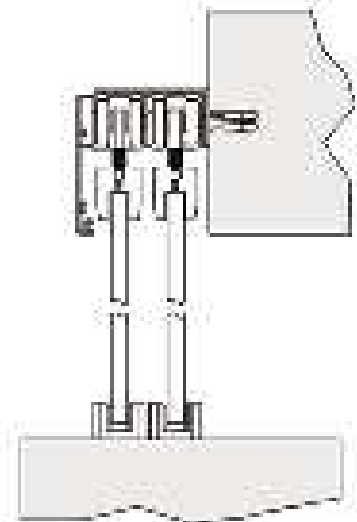

Sistema scorrevole con mantovana
in alluminio SC5010_SC5010S
Due ante parallele
Fissaggio a soffitto o a parete

"SC 5010" _ "SC 5010S" sliding system
with aluminum cover
Two parallels door panels
Ceiling mounting or wall

Sistema scorrevole "SC5010TS"
Sistema scorrevole con mantovana in alluminio SC5010T
Due ante parallele a trascinamento
Fissaggio a soffitto o a parete

"SC5010TS" _ "SC5010T" sliding system with aluminum cover
Two parallels door panels with telescopic mechanism
Ceiling mounting or wall