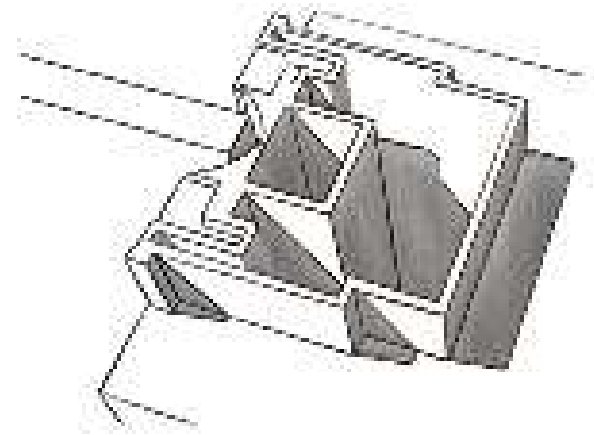

*Single sliding door inside wall whitout frame
Mod. Sentiero_Photo Collection*