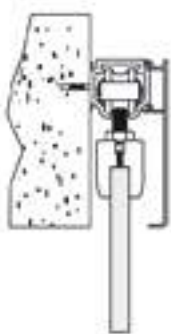

INCISI
ENGRAVED
GRIGIO ACIDATO
GREY ETCHED

SPAGI1

BRONZO ACIDATO
BRONZE ETCHED

SPABI1

Mantovana
in laminato
Laminated
cover

Mantovana
in alluminio
Aluminium
cover

Maniglione H 300
Handle H 300

INCISI ENGRAVED